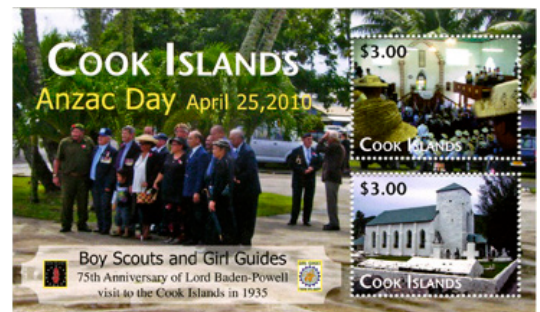

COOK ISLANDS STAMP BUREAU™

Cook Islands Indigenous Flora Definitive 18 values
All Images were photographed locally on the Islands.

10¢, 20¢, 30¢, 40¢, 50¢, 70¢, 80¢, 90¢, NZ$1, NZ$1.10, NZ$1.20, NZ$2, NZ$3, NZ$4, NZ$5, NZ$7.50, NZ$10, NZ$20

Release Date September 10, 2010

NZ $58.70 us $ 42.85

Printed in Sheets of 25 stamps

NZ $10.00 us $7.30

Anzac Day/Anniversaries of Boy Scouting and Girl Guides
4 values (80¢, 90¢, NZ$1.10, NZ$1.20)

1 Souvenir Sheet (containing 2 Stamps each with a face value nz $3.00 • total value nz $6.00)

Release Date September 14, 2010

Printed in Sheets of 15 stamps

All Images were photographed locally on the island of Rarotonga, most were photographed on Anzac Day, April 25, 2010.

Name _____

Address _____

Email _____

Credit Card Number _____

Expiration Day _____ Security Code _____

PLEASE PRINT VERY CLEARLY

To: Philatelic Collector Inc.
Post Office Box 3162
Sag Harbor, New York USA 11963
email: lazar@philateliccollector.com
ph: 631.725.1803 • fax: 631.725.1041
www.cookislandsstampbureau.com

NEW ISSUE ORDER FORM **TOTAL**

	Price	Quantity Mint	Quantity ** Cancel	* Price FDC	Quantity FDC
Indigenous Flora Definitive (18 values)	$42.85			$45.85	
Anzac Day / Anniversary of Scouting (4 val)	$2.90			$3.90	
Anzac Day / Anniversary of Scouting S/S	$4.40			$5.40	
<i>New York State Residents Please Add Appropriate Sales Tax</i>				POSTAGE AND HANDLING	
TOTAL AMOUNT PAYABLE AND ENCLOSED					

Postage and Handling Includes Insurance
US 1st Class Mail
Add $3.50 up to $100.00
Add $6.00 over $100.00
Canada
Add $3.50 up to $100.00
Add $12.00 over $100.00
Foreign
Add $5.00 up to $100.00
Add $12.00 over $100.00

* Price of FDC's are always $1.00 more than set or souvenir sheet. ** Price of cancelled stamps are the same price as mint.